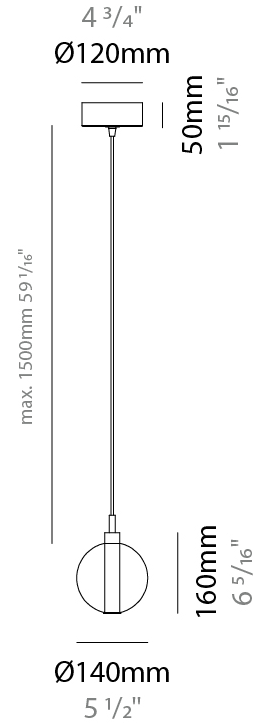

OSCURA - MONOPOINT SUSPENSION

D141135-

base number   Finish
Options

1. To build a product code in our configurator select the specify button on the base model # product page
2. To build a manual product code on this datasheet choose from the options listed below in blue font and add the suffix to the base model #

GENERAL

Series: Oscura
Subseries: Oscura - Monopoint
Brand: Cangini & Tucci
Division: Design
Mounting Type: Suspension
Mounting Location: Ceiling
Subcategory: Pendant

PHYSICAL

Shape: Round
Diameter (mm): 140
Diameter (in): 5 1/2
Height (mm): 160
Height (in): 6 5/16
Max. Overall Height (mm): 1660
Max. Overall Height (in): 65 3/8
Light Distribution: Omnidirectional
Weight (kg): 0.51
Weight (lbs): 1.12
Fixture Finish: AMB / BLK / BRZ / GLD / GRN / PNK / RGD / RUB / SKB /
                     SMK / STE / TOB / TRA
Holder Finish: CHR
Fixture Material: Glass / Metal
Cable Details: 1500mm cable

ELECTRICAL

Number of Lamps: 1
Lamp Type: LED Retrofit
Bulb Included: Bulb Not Included
Max. Wattage Per Lamp (W): 4
Lamp Base: G9
Input Voltage (V): 120

LED

OPTICAL

RATINGS AND CERTIFICATIONS

Certified By: Certified for North American Standards
IP rating: IP20

PROJECT	_____
TYPE	_____
SPECIFIER	_____
QUANTITY	_____
DATE	_____