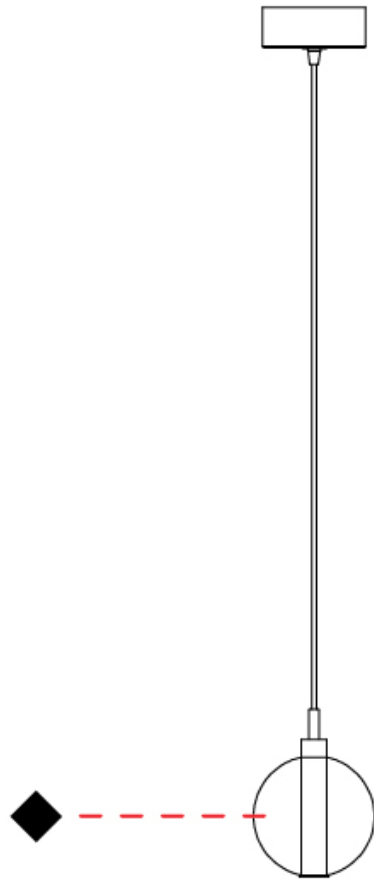

OSCURA - MONOPOINT SUSPENSION

D141135-

PROJECT

TYPE

SPECIFIER

QUANTITY

DATE

D